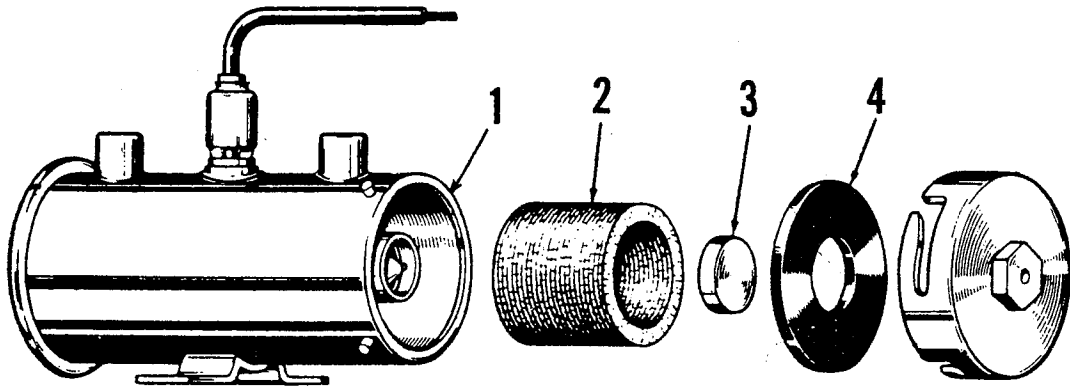

ELECTRIC FUEL PUMP

FIGURE 31. ELECTRIC FUEL PUMP ASSEMBLY

FIGURE AND INDEX NO.	PART NUMBER	DESCRIPTION							UNITS PER ASSY	USABLE ON CODE	
		1	2	3	4	5	6	7			
31-		ELECTRIC FUEL PUMP ASSY									
-1	478360	Electric Fuel Pump	-	-	-	-	-	-	-	1	
-2	479135	Filter	-	-	-	-	-	-	-	1	
-3	479012	Magnet	-	-	-	-	-	-	-	1	
-4	479136	Gasket	-	-	-	-	-	-	-	1	